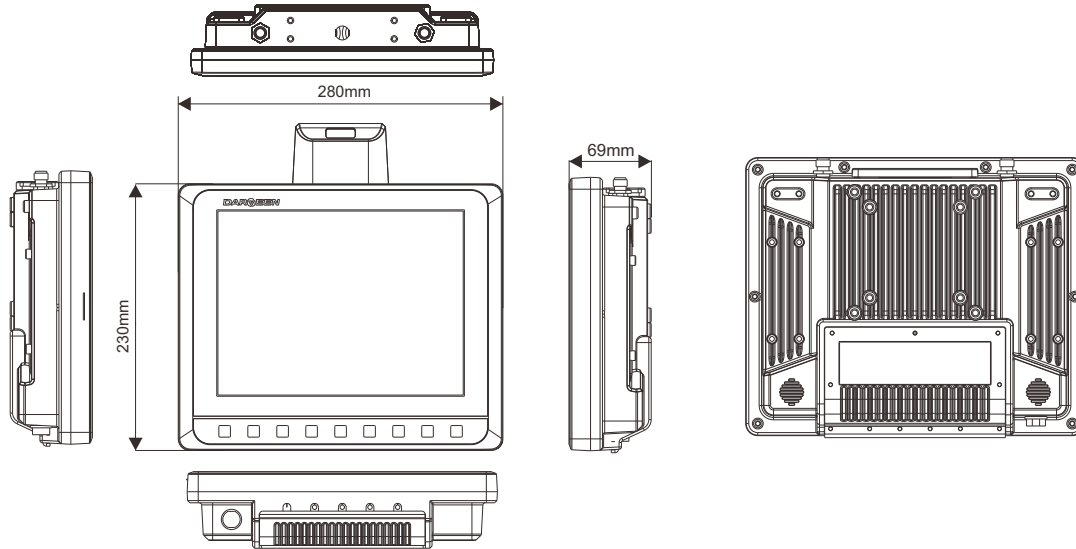

## Introduction

VT-730A is a 10.4-inch smart vehicle terminal designed for application in container terminal. It could be mounted in container trucks, RTG, OTG and other special vehicles. All VT products are fanless design with wide working temperature and wide voltage input. VT-730A is equipped with high-performance 6-core processor, integrated with 10.4-inch high-definition touch screen and optional Wi-Fi, LTE, GPS, Bluetooth and other wireless communication modules to provide real-time communication.

## Features

- 10.4-inch(1024x768) LCD with capacitive touch screen
- High-performance 6-core processor, up to 1.8GHz
- Front panel intergrated function keys
- Rugged aluminum enclosure and fanless design
- Full IP65 dust/water protection
- Wide range 8-36V DC Power input
- VESA 75 and 100 standard mounting
- Flexible expansion capability for WiFi, Bluetooth, LTE, GPS

## Dimensions

### Mechanical

Dimension	280 x 230 x 69 mm
Weight	1.8 Kg